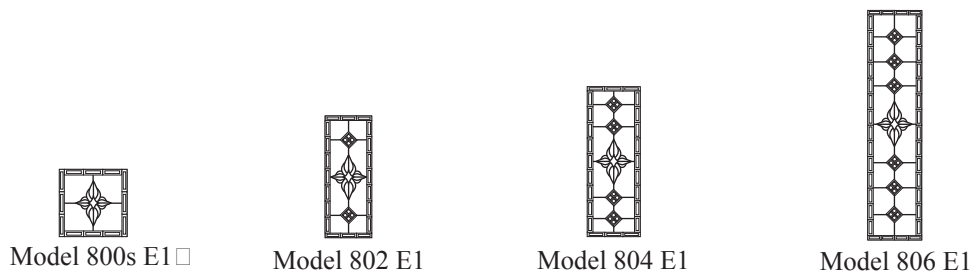

800 Series - refers to our elegant leaded glass panel with the inclusion of an "star-like" bevel cluster pattern, not available in previous series windows. The 400 series includes a beveled border on all models. The last 2 digits in the model number refer to the number of diamond clusters found in the leaded glass panel. The "E" in the model number refers to the number of "star-like" bevel cluster pattern(s) found in the leaded glass panel.